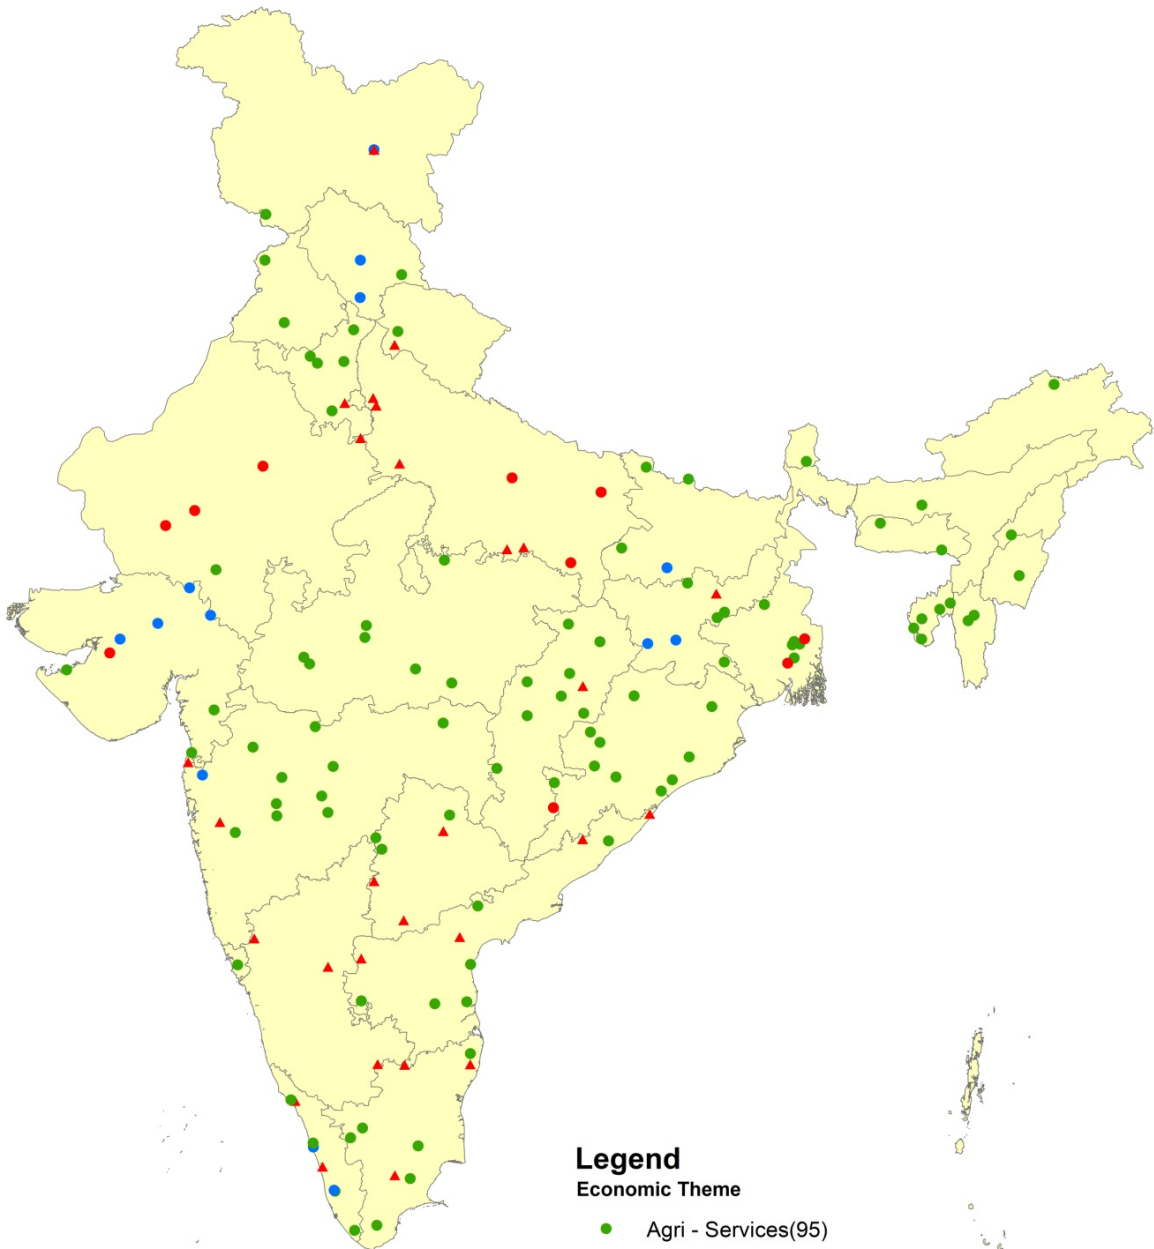

RURBAN Clusters - Economic Themes

Legend

Economic Theme

- Agri - Services(95)
- SME(10)
- ▲ Skilled(29)
- Tourism(13)

Agri-Services

S.No	State Name	District Name	Sub District Name	Cluster Name	Tribal/NonTribal
1	Madhya Pradesh	Chattarpur	Chattarpur	Achatt	Non Tribal
2	Mizoram	Aizawl	Aibawk	Aibawk	Tribal
3	Kerala	Thiruvananthapuram	Nedumangad	Aryanad and Vellanad	Non Tribal
4	Maharashtra	Jalana	Partur	Ashti	Non Tribal
5	Uttarakhand	Dehradun	Rishikesh	Athhoorwala	Non Tribal
6	Chhattisgarh	Kanker	Pakhanjur	Badekapshuhi	Tribal
7	Bihar	Patna	Sampatchak	Bairia	Non Tribal
8	Haryana	Karnal	Assandh	Balla	Non Tribal
9	Odisha	Khurda	Banapur	Banapur	Non Tribal
10	Haryana	Ambala	Barara	Barara	Non Tribal
11	Tripura	North Tripura	Jampui Hills	Belianchief	Tribal
12	Chhattisgarh	Mahasamund	Basna	Bhanwarpur	Non Tribal
13	West Bengal	Hoogly	Chingsurah-Mogra	Chandarhati -I	Non Tribal
14	Andhra Pradesh	Krishna	Nandigama	Chanderlapad	Non Tribal
15	Kerala	Kannur	Edakkad	Chembilode	Non Tribal
16	Meghalaya	East Garo Hills	Resubelpara	Chisim Apal	Tribal
17	Maharashtra	Nashik	Malegaon	Dabhodi	Tribal
18	Odisha	Bargarh	Buden	Dahita	Non Tribal
19	Madhya Pradesh	Chindwada	Tamiya	Delakhari	Tribal
20	Punjab	Bhatinda	Rampura Phul	Dhapali	Non Tribal
21	Jharkhand	Purbi Singhbhum	Ghatshila	Dharambahd	Tribal
22	Kerala	Malappuram	Ponnani	Edappal	Non Tribal
23	West Bengal	Hoogly	Chanditala -I	Garalgacha	Non Tribal
24	Andhra Pradesh	Vizianagram	Cheepurapalli	Garividi	Non Tribal
25	Rajasthan	Udaipur	Gogunda	Gogunda	Tribal
26	Jammu & Kashmir	Jammu	Jammu	Gole Gujral	Non Tribal(Hilly)
27	Jharkhand	Hazaribag	Barhi	Gouriya Karma	Non Tribal
28	Madhya Pradesh	Bhopal	Berasia	Gunga	Non Tribal
29	Assam	Kamrup	Hajo	Hajo	Non Tribal
30	Chhattisgarh	Korba	Pali	Hardi Bazar	Tribal
31	Punjab	Amritsar	Ajnala	Harsa Chhina	Non Tribal
32	Tripura	South Tripura	Hrishyamukh	Hrishyamukh	Non Tribal
33	Maharashtra	Aurangabad	Gangapur	Jogeshwari	Non Tribal
34	Telangana	Nizamabad	Jukkal	Jukkal	Non Tribal
35	West Bengal	Hoogly	Pandua	Jyer Dwarbasini	Non Tribal
36	Maharashtra	Beed	Ashti	Kada	Non Tribal
37	Andhra Pradesh	Anantapuram	Kalyandurgam	Kambadur	Non Tribal
38	Odisha	Ganjam	Khalikote	Kesapur	Non Tribal
39	Manipur	Thoubal	Thoubal	Khangabok	Non Tribal
40	Madhya Pradesh	Seoni	Seoni	Khaniwada	Tribal